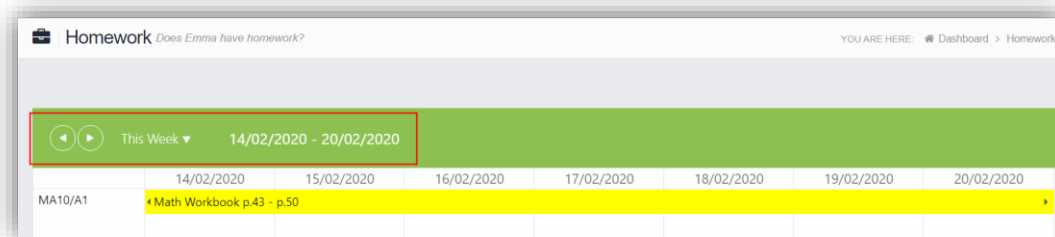

Home Learning

The **Homework** option is accessible from both the **Menu Bar** and a **Widget**.

Homework information is displayed on the **Homework Widget**.

Click on the **More** button to open the **Homework** page.

The status of the **Homework** for the current week will be displayed, to look at previous or future weeks use the forward and backward arrows.

Click on the **Homework** bar to see more details.